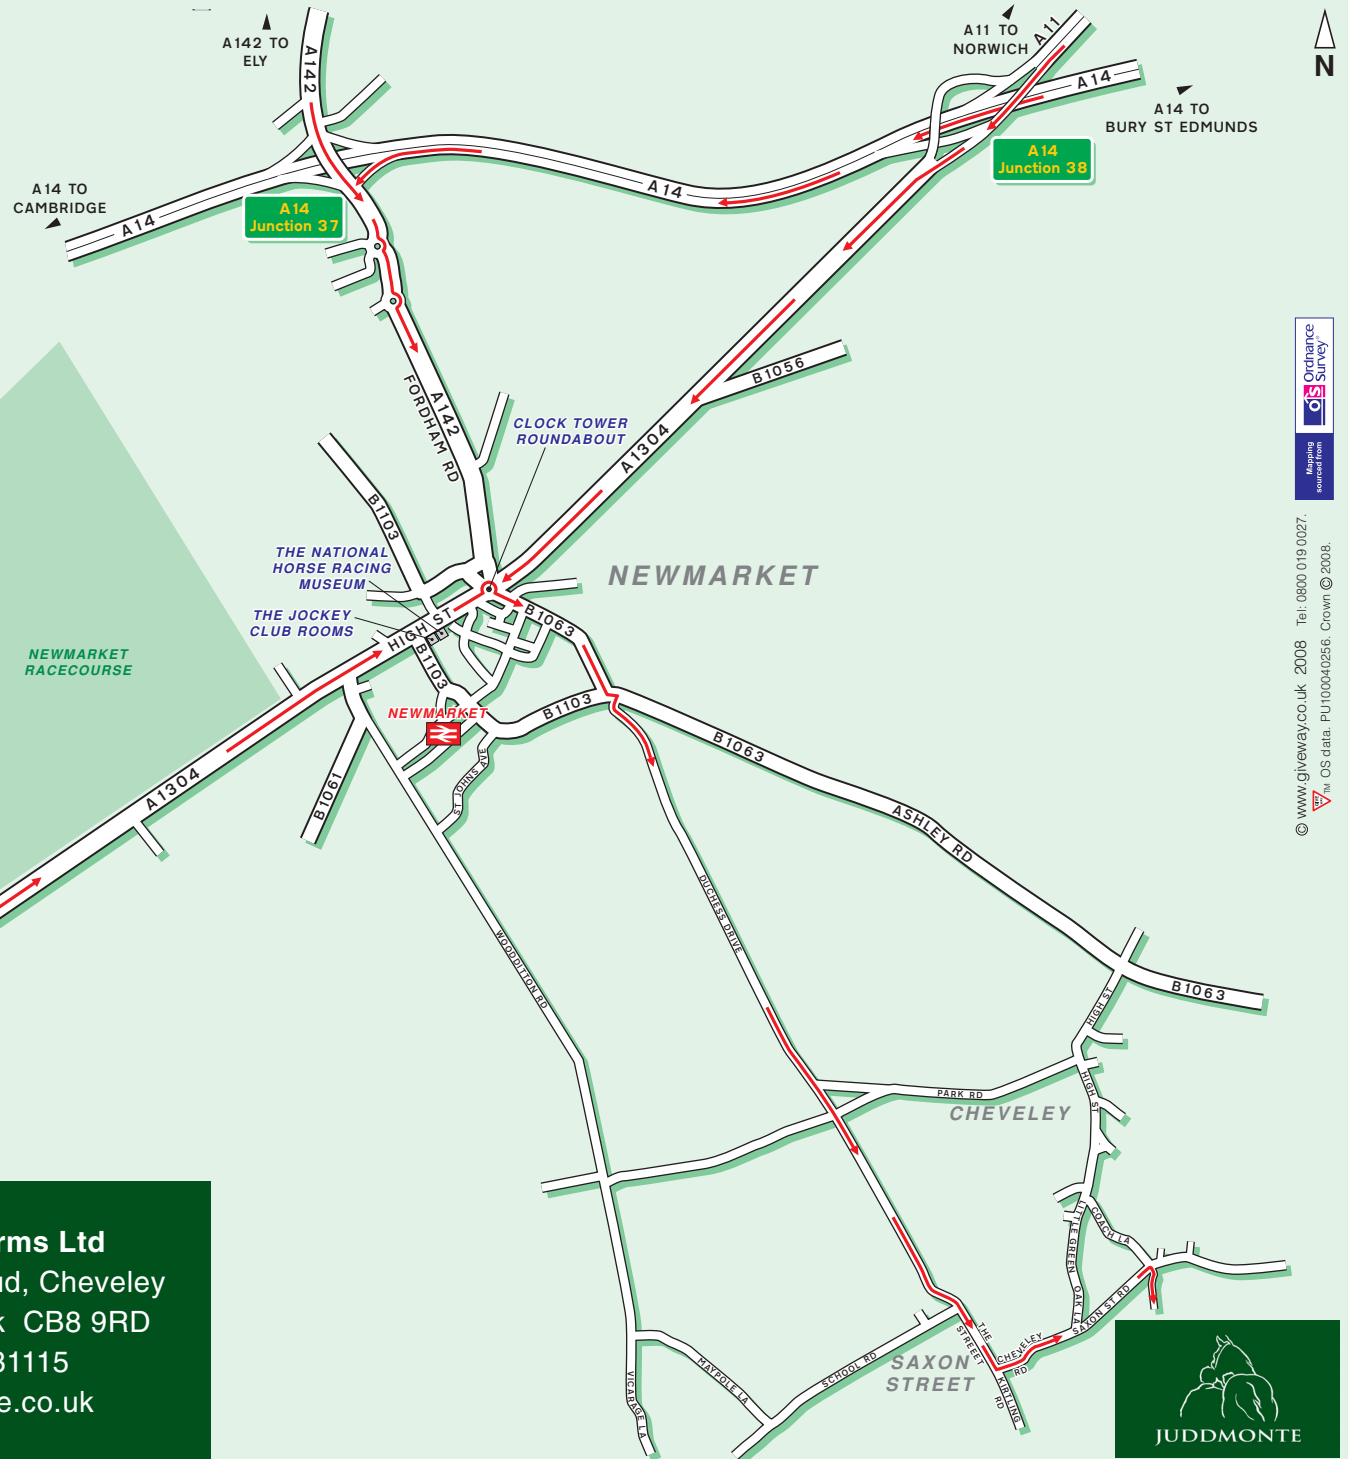

### Public Transport

**By Rail, Newmarket Station.**  
 Approximately 15 minutes taxi ride away.  
 For information on train operators and times phone National Rail Enquiries on 0845 7484950.

**By Air, Stansted Airport.**  
 Approximately 45 minutes taxi ride away. Alternatively use the No.747 Jet link coach service from Stansted to Newmarket.

A1303 TO  
A14 JCT 35,  
CAMBRIDGE

A1301 TO  
A11, M11, LONDON

**Juddmonte Farms Ltd**  
 Banstead Manor Stud, Cheveley  
 Newmarket, Suffolk CB8 9RD  
 Tel: 01638 731115  
 www.juddmonte.co.uk